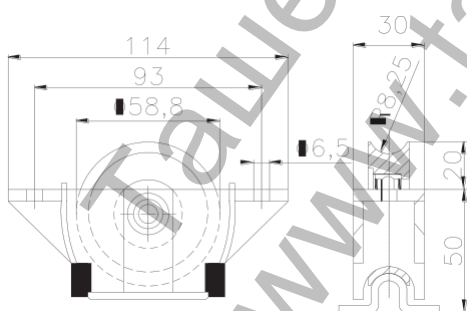

Ролка Estebro® за плъзгачи се врати в кутия с бял цвят ф 60x16 мм, стоманена, завинтване

Semi-embed wheel Ø 60 mm

Family: Wheels for aluminium

Material: Wheel of AISI 303 stainless steel, box of aluminium

Finish: Lacqued box

Maximum weight supported*: 300 kg

Description: Wheel with box and bearing 6201 2RS. It is used in aluminum sliding doors to allow their displacement over the guide. Its installation consists in fixing the box to the door's base with two M6 screws.

Better resistance to the corrosion, screws with anticorrosion treatment (Geomet) for a good compatibility with aluminum.

For profiles which inner width is more than 30 mm.

***In perfect conditions of installation, usage and maintenance.**